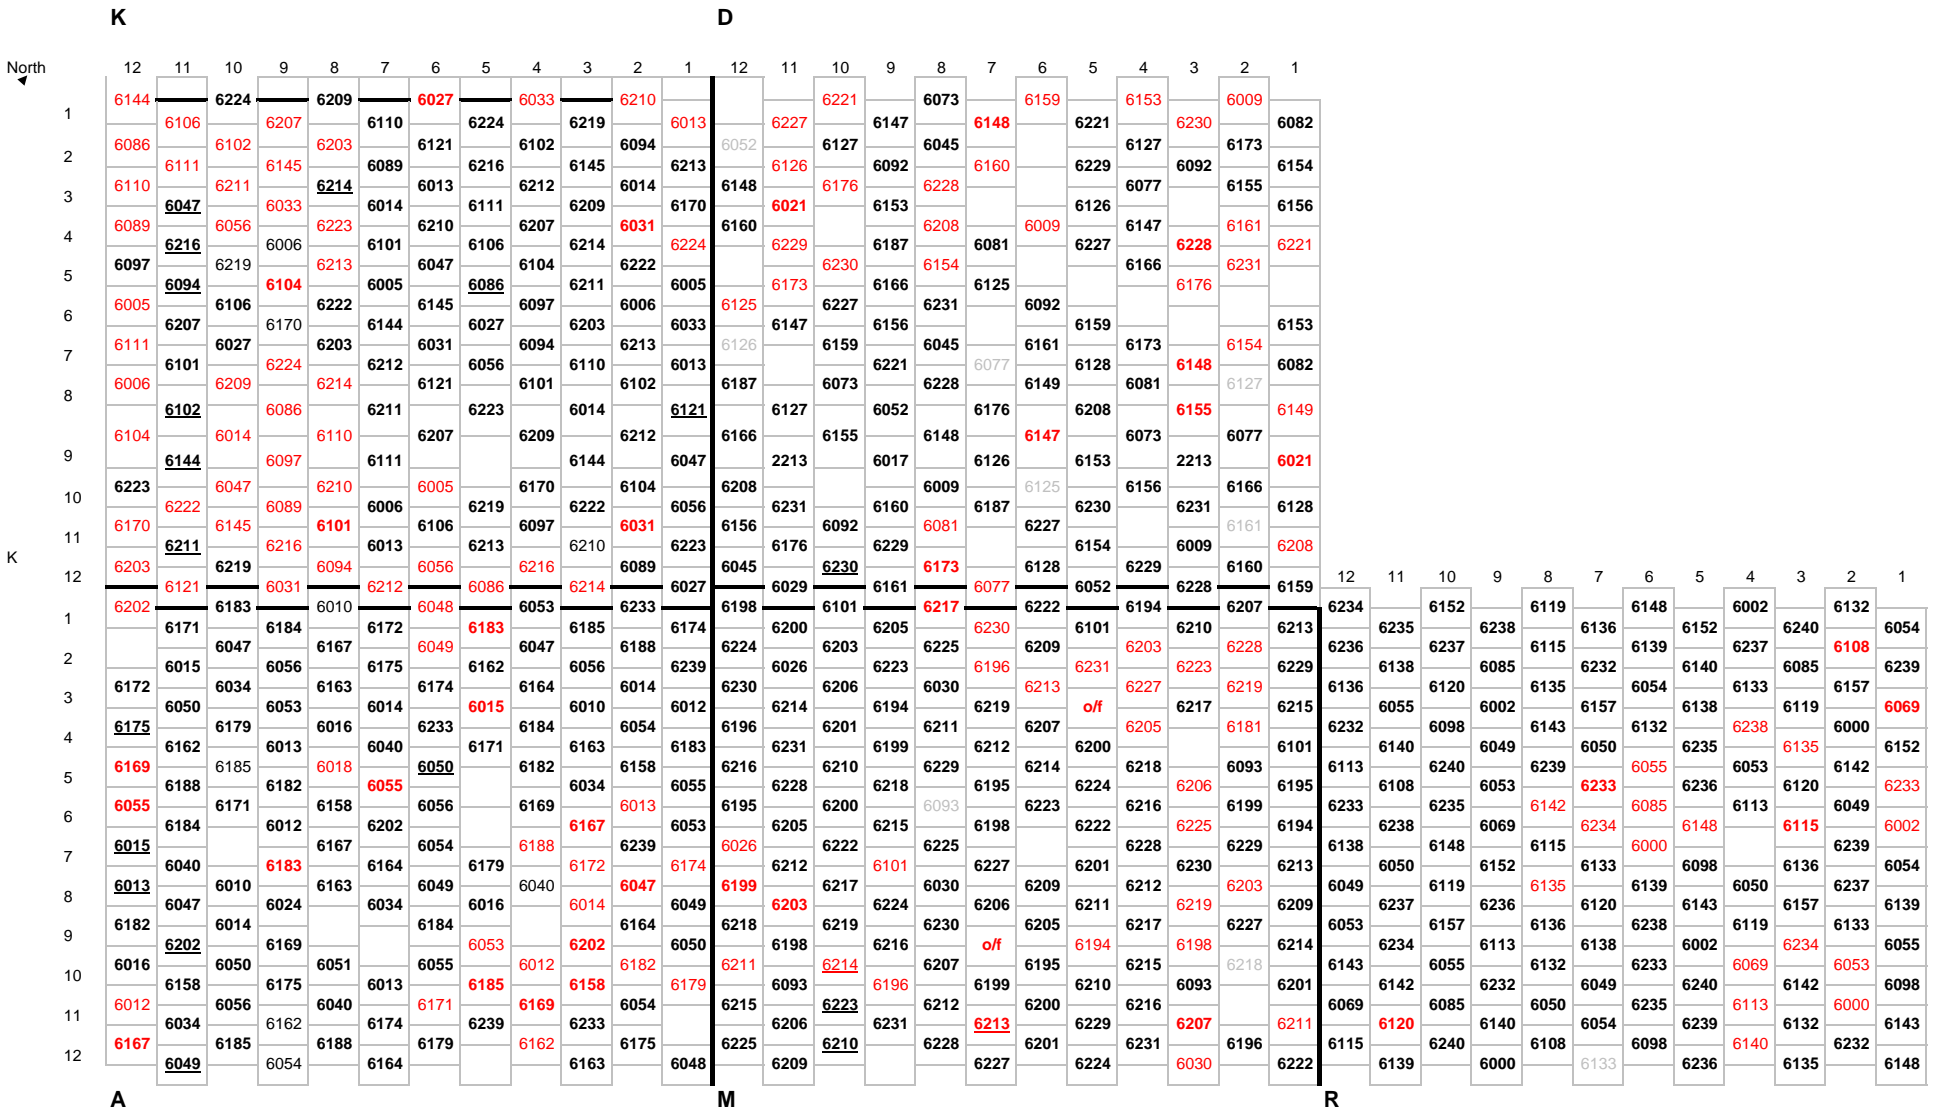

South map

RED INDICATES DEAD AND REMOVED TREES
BLANKS INDICATES PREVIOUSLY REMOVED TREES